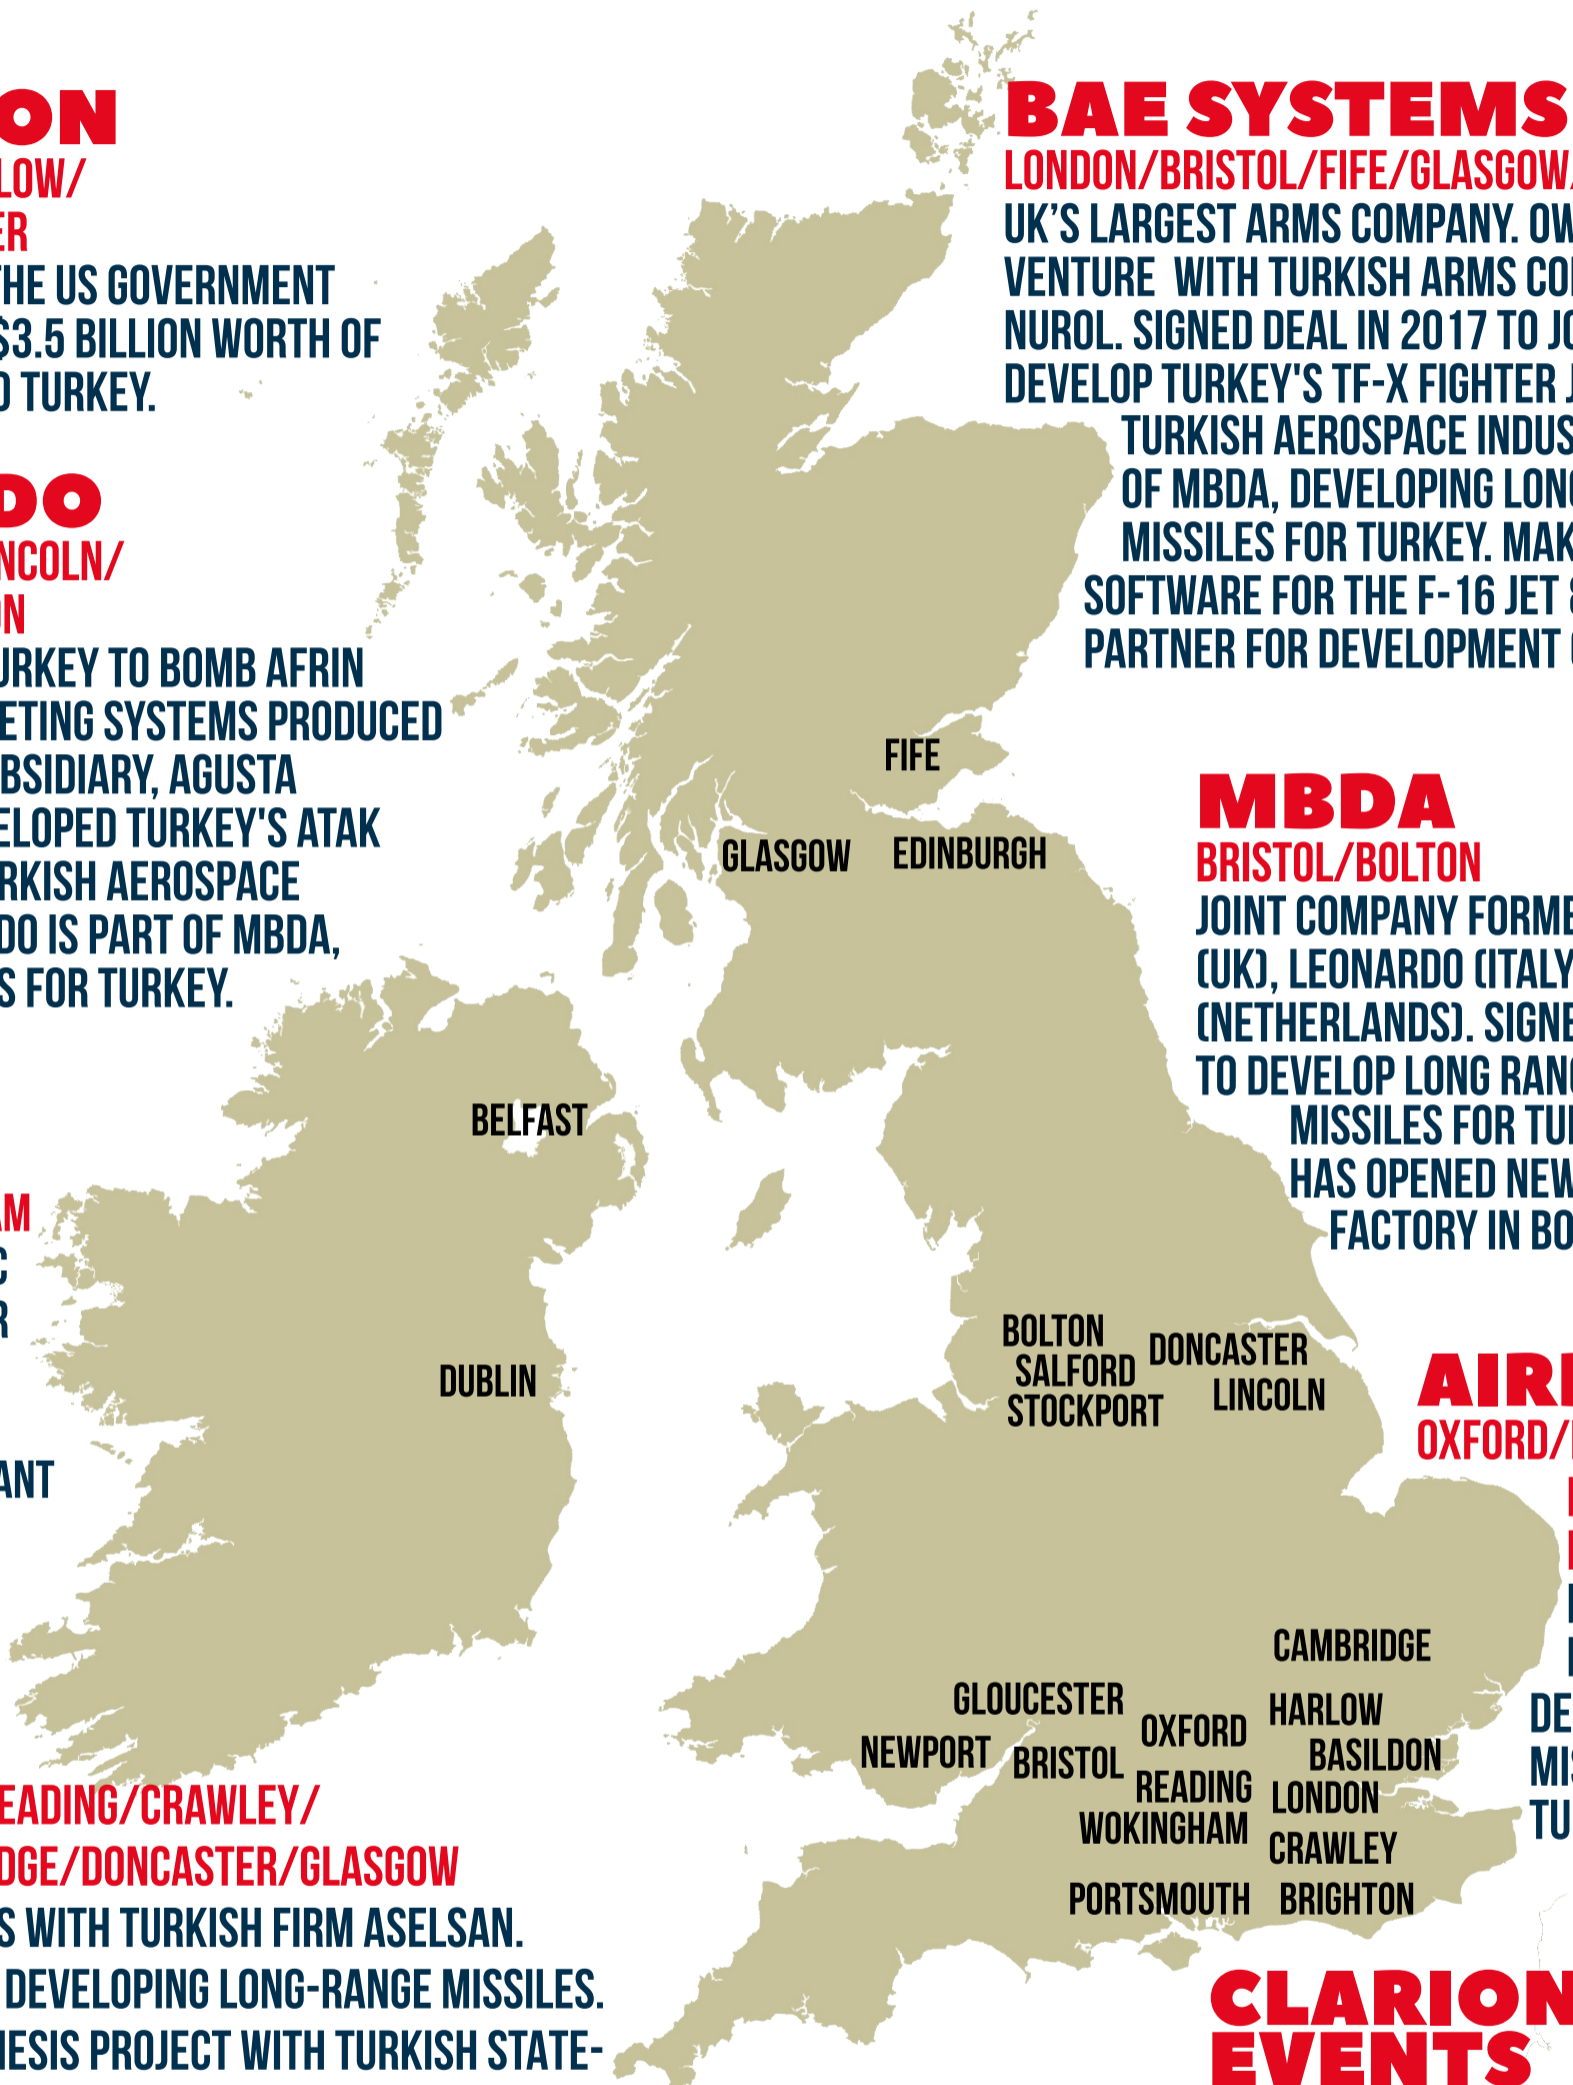

LONDON/READING/GLASGOW/
LINCOLN/GLOUCESTER

WORLD'S LARGEST ARMS COMPANY. COLLABORATES WITH TURKISH AEROSPACE INDUSTRIES TO PRODUCE F-16. HAS BEEN WORKING WITH TURKISH FIRM ROKETSAN SINCE 2015 TO SUPPLY TURKEY WITH CRUISE MISSILES. IT IS ALSO DUE TO SUPPLY TURKEY WITH F-35 FIGHTER JETS.

BAE SYSTEMS

LONDON/BRISTOL/FIFE/GLASGOW/DUBLIN

UK'S LARGEST ARMS COMPANY. OWNS JOINT VENTURE WITH TURKISH ARMS COMPANY NUROL. SIGNED DEAL IN 2017 TO JOINTLY DEVELOP TURKEY'S TF-X FIGHTER JETS WITH TURKISH AEROSPACE INDUSTRIES. PART OF MBDA, DEVELOPING LONG-RANGE MISSILES FOR TURKEY. MAKES SOFTWARE FOR THE F-16 JET & IS KEY PARTNER FOR DEVELOPMENT OF F-35 JET.

MBDA

BRISTOL/BOLTON

JOINT COMPANY FORMED BY BAE (UK), LEONARDO (ITALY) & AIRBUS (NETHERLANDS). SIGNED A DEAL TO DEVELOP LONG RANGE MISSILES FOR TURKEY. HAS OPENED NEW MISSILE FACTORY IN BOLTON.

AIRBUS

OXFORD/NEWPORT/
BRISTOL/
LONDON

PART OF MBDA, DEVELOPING MISSILES FOR TURKEY.

CLARION EVENTS

LONDON

ORGANISES THE DSEI ARMS FAIR. ALL MAJOR TURKISH ARMS COMPANIES ATTEND, ALONG WITH MILITARY AND GOVERNMENT REPRESENTATIVES. ARMS DEALS ARE REGULARLY DONE DURING THE FAIR. THE NEXT DSEI IS IN LONDON IN 2019.

AXA

LONDON

FRENCH INSURANCE COMPANY WITH A 0.12% INVESTMENT IN ASELSAN. 84.5% OF ASELSAN IS OWNED BY THE TURKISH ARMED FORCES FOUNDATION, WHOSE CHAIR IS PRESIDENT ERDOĞAN. AXA'S SHAREHOLDING IS SMALL, WHICH MEANS THEY MIGHT DIVEST IF PUSHED.